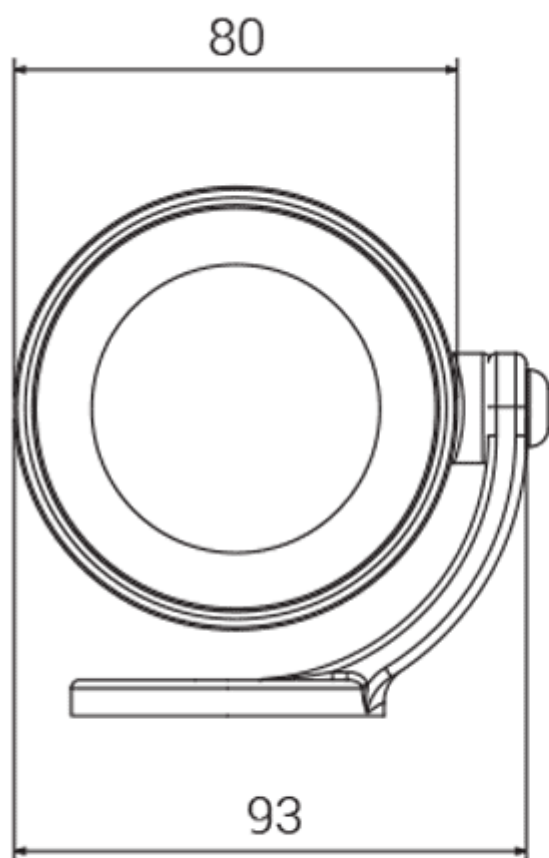

- CODE NO.
- COLOURS
- COLOR TEMPERATURE
- LAMP
- NOMINAL LUMEN
- REAL LUMEN OUTPUT
- WATTAGE
- VOLTAGE
- IP