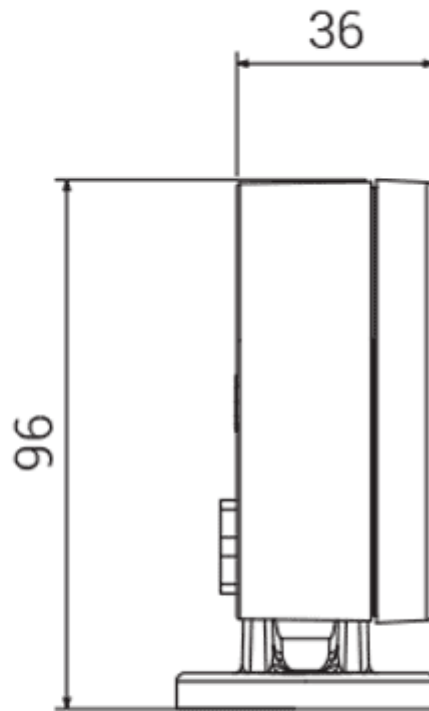

- CODE NO.
- COLOURS
- COLOR TEMPERATURE
- LAMP
- NOMINAL LUMEN
- REAL LUMEN OUTPUT
- WATTAGE
- VOLTAGE
- IP