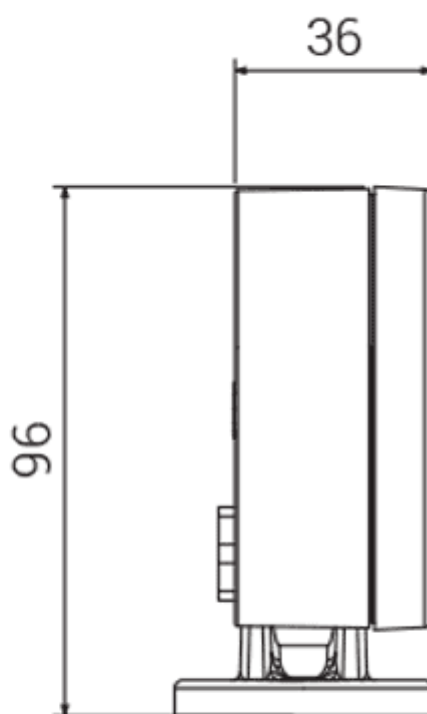

- CODE NO.
- COLOURS
- COLOR TEMPERATURE
- LAMP
- NOMINAL LUMEN
- REAL LUMEN OUTPUT
- WATTAGE
- VOLTAGE
- IP