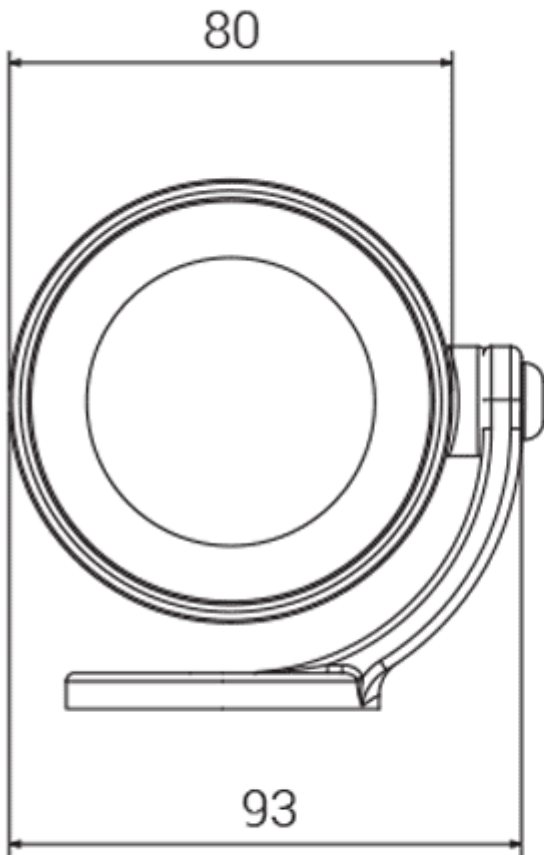

- CODE NO.
- COLOURS
- COLOR TEMPERATURE
- LAMP
- NOMINAL LUMEN
- REAL LUMEN OUTPUT
- WATTAGE
- VOLTAGE
- IP