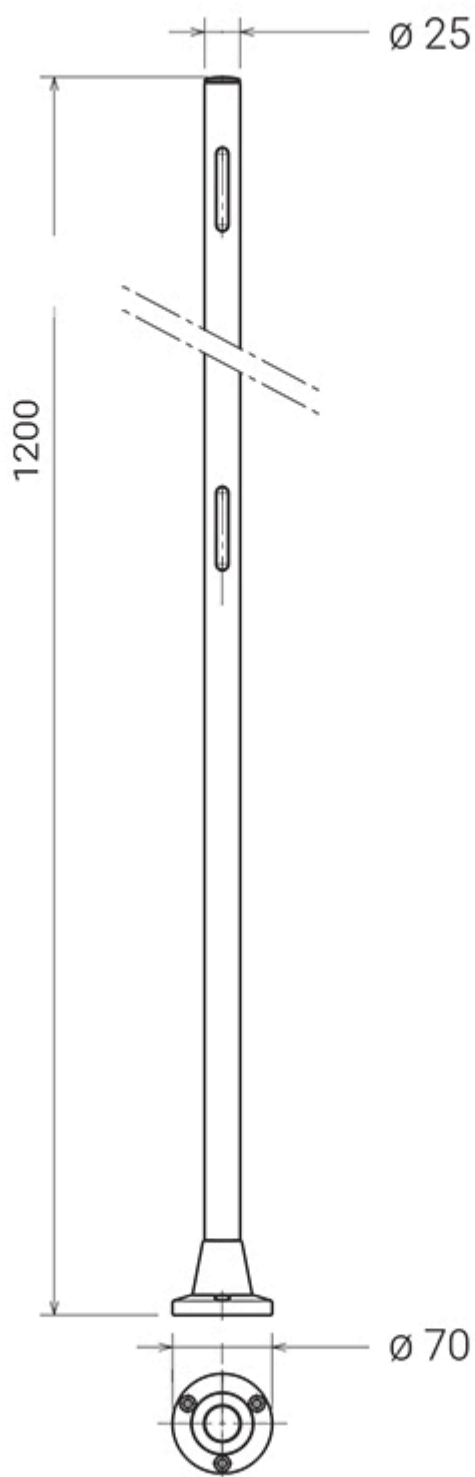

PRODUKTBESKRIVNING