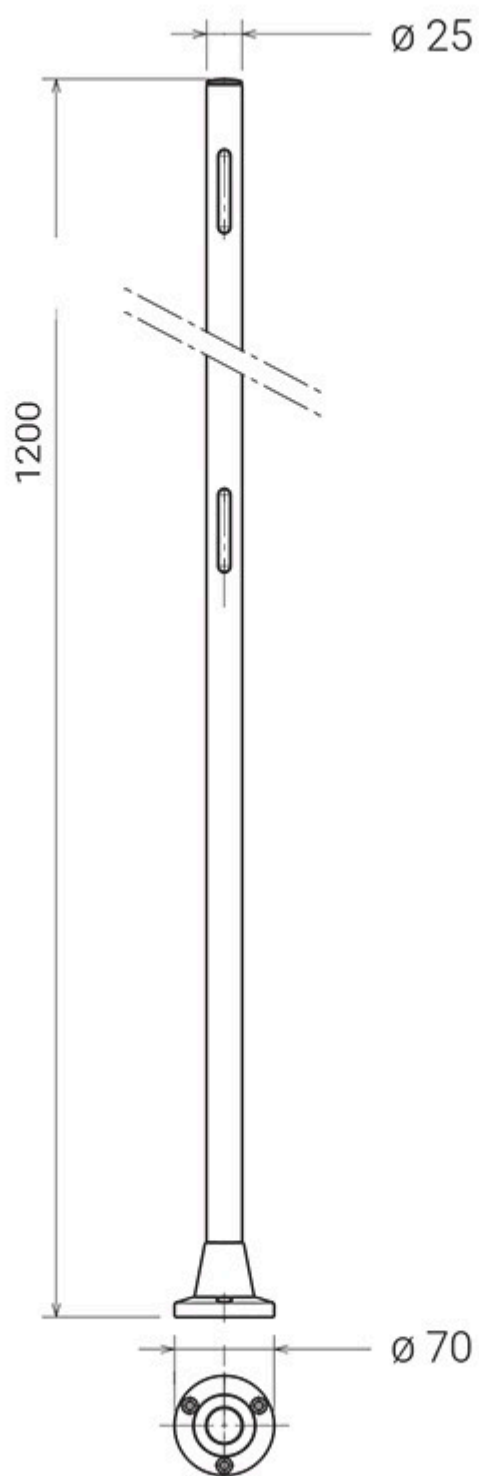

PRODUKTBESKRIVNING